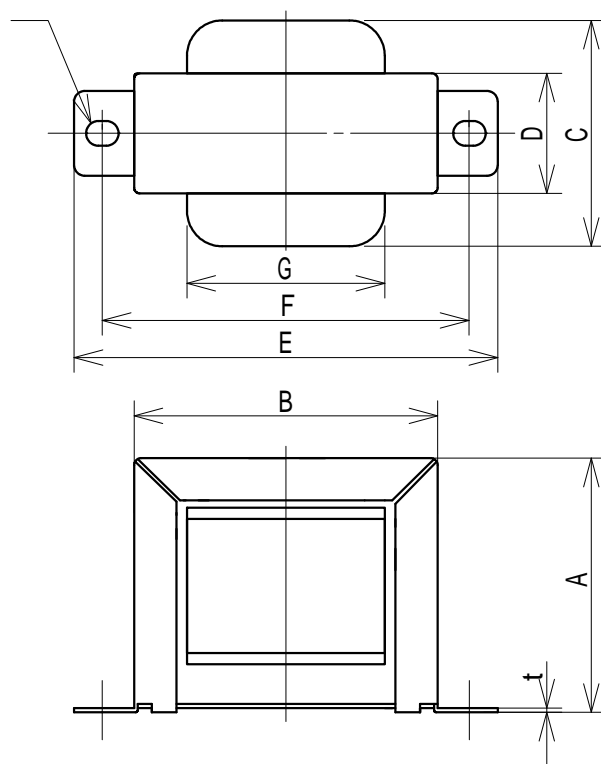

# BHタイプ (バンド横型電源トランス)

取付寸法：EIAJ規格に準拠

端子構造：ラグ端子、リード線対応品

型名	標準VA	A $\pm$ 2	B $\pm$ 2	C Max	D $\pm$ 1	E $\pm$ 2	F $\pm$ 1		t	G Max	重量約・Kg	
BH-2810	1.0	27.0	29.5	32	12.0	43	38	3.5 $\times$ 4.5	0.5	21	0.07	28-10
BH-3510	2.0	31.5	36.5	34	"	53	44	3.2 $\times$ 5.2	"	26	0.08	35-7
BH-3512	2.4	"	"	36	14.0	"	"	3.5 $\times$ 4.5	"	"	0.10	35-22
BH-4113	3.5	35.5	42.5	37	15.0	60	52	"	0.6	30	0.14	41-5
BH-4115	4.0	"	"	40	16.5	63	"	"	"	"	0.17	41-17-02
BH-4816	6.5	42.5	50.0	42	18.0	69	60	4.2 $\times$ 5.7	"	34	0.27	48-2
BH-4820	8.0	"	"	46	22.0	"	"	4.2 $\times$ 6.2	"	"	0.33	48-17-02
BH-5421	12.0	48.5	56.0	50	23.0	80	69	4.5 $\times$ 6.5	0.8	38	0.44	54-5
BH-5720	13.0	50.5	59.0	49	22.0	"	70	4.2 $\times$ 6.2	"	40	0.46	57-1-02
BH-5723	15.0	"	"	54	25.0	83	72	4.5 $\times$ 6.5	"	"	0.52	57-7
BH-6020	17.0	54.0	62.0	"	22.0	85	74	4.2 $\times$ 6.2	"	42	0.53	60-1
BH-6025	21.0	"	"	59	27.0	"	"	"	"	"	0.65	60-12
BH-6622	25.0	58.5	68.5	56	24.5	92	81	4.5 $\times$ 6.5	"	46	0.68	66-1
BH-6627	31.0	"	"	62	29.5	"	"	"	"	"	0.83	66-7
BH-6630	36.0	"	"	65	32.0	"	"	"	"	"	0.92	66-11
BH-6635	40.0	"	"	69	37.0	"	"	"	"	"	1.08	66-17
BH-6640	45.0	"	"	75	42.0	"	"	"	"	"	1.25	66-23
BH-7640	58.0	68.0	78.5	88	"	104	93	"	"	52	1.63	76-13